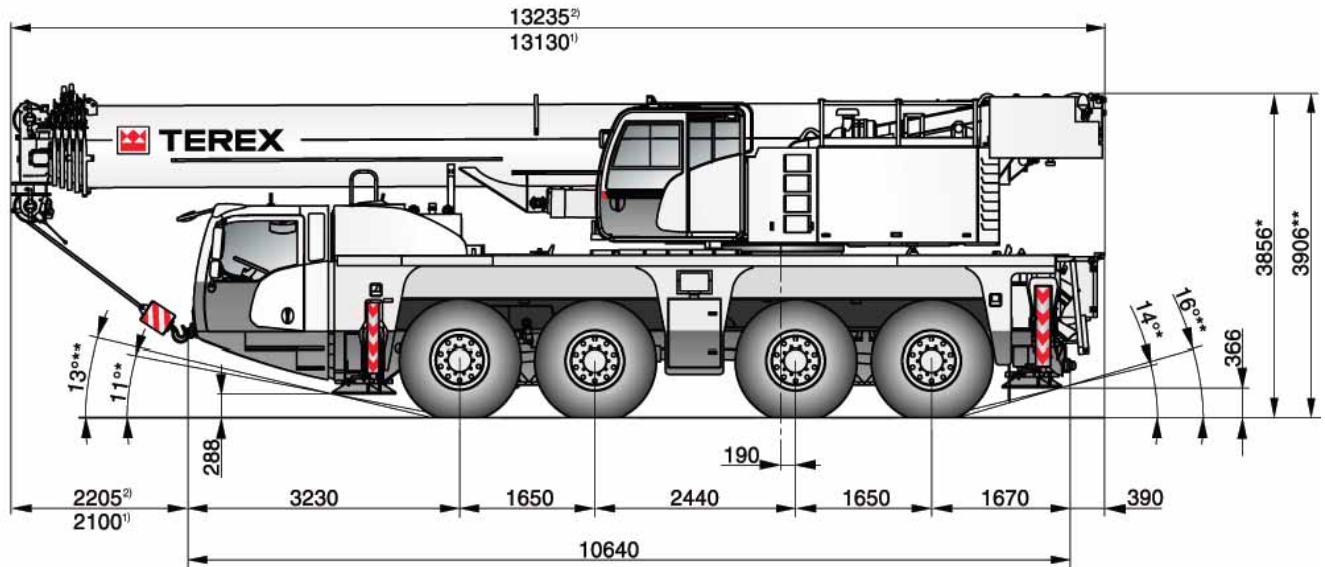

AC 100/4 (L)
100t capacity class
All Terrain Crane
Datasheet
metric

AC 100/4 (L)

WORKS FOR YOU.™

DIMENSIONS

AC 100/4(L)

치수

1) 50,0 m 2) 59,4 m

* Wheels · 휠 14"
 ** Wheels · 휠 16"