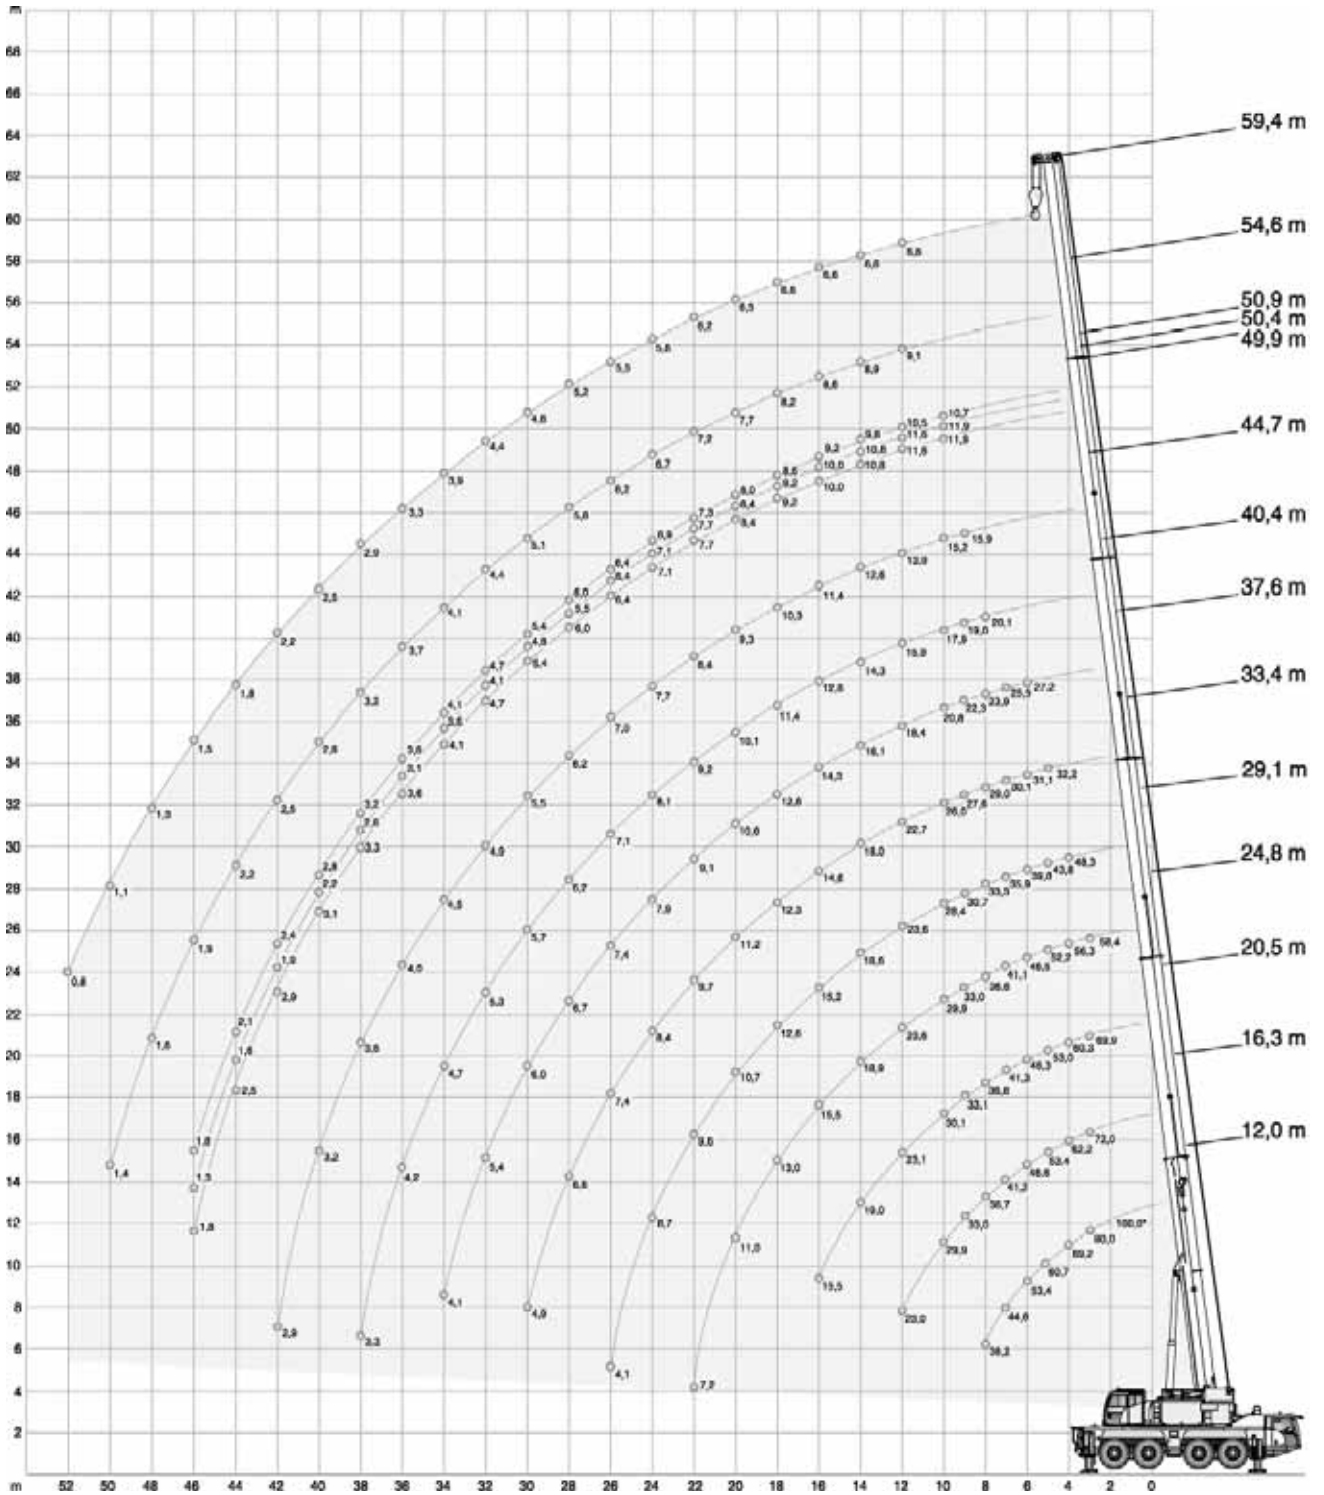

AC 100/4 (L)
100t capacity class
All Terrain Crane
Datasheet
metric

AC 100/4 (L)

WORKS FOR YOU.™

DIMENSIONS

AC 100/4(L)

치수

1) 50,0 m 2) 59,4 m

* Wheels · 휠 14"
 ** Wheels · 휠 16"