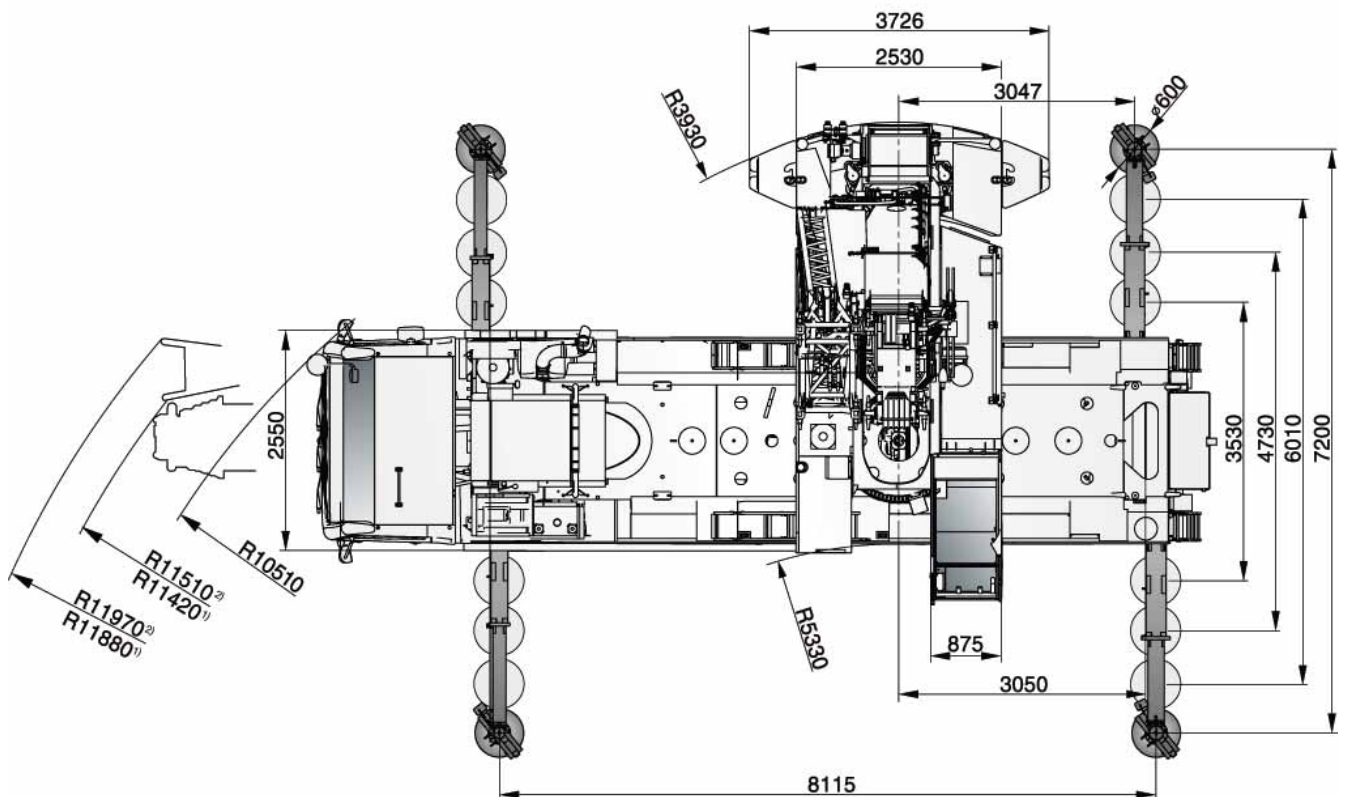

AC 100/4 (L)
100t capacity class
All Terrain Crane
Datasheet
metric

AC 100/4 (L)

WORKS FOR YOU.™

DIMENSIONS

AC 100/4(L)

치수

1) 50,0 m 2) 59,4 m

* Wheels · 휠 14"
 ** Wheels · 휠 16"